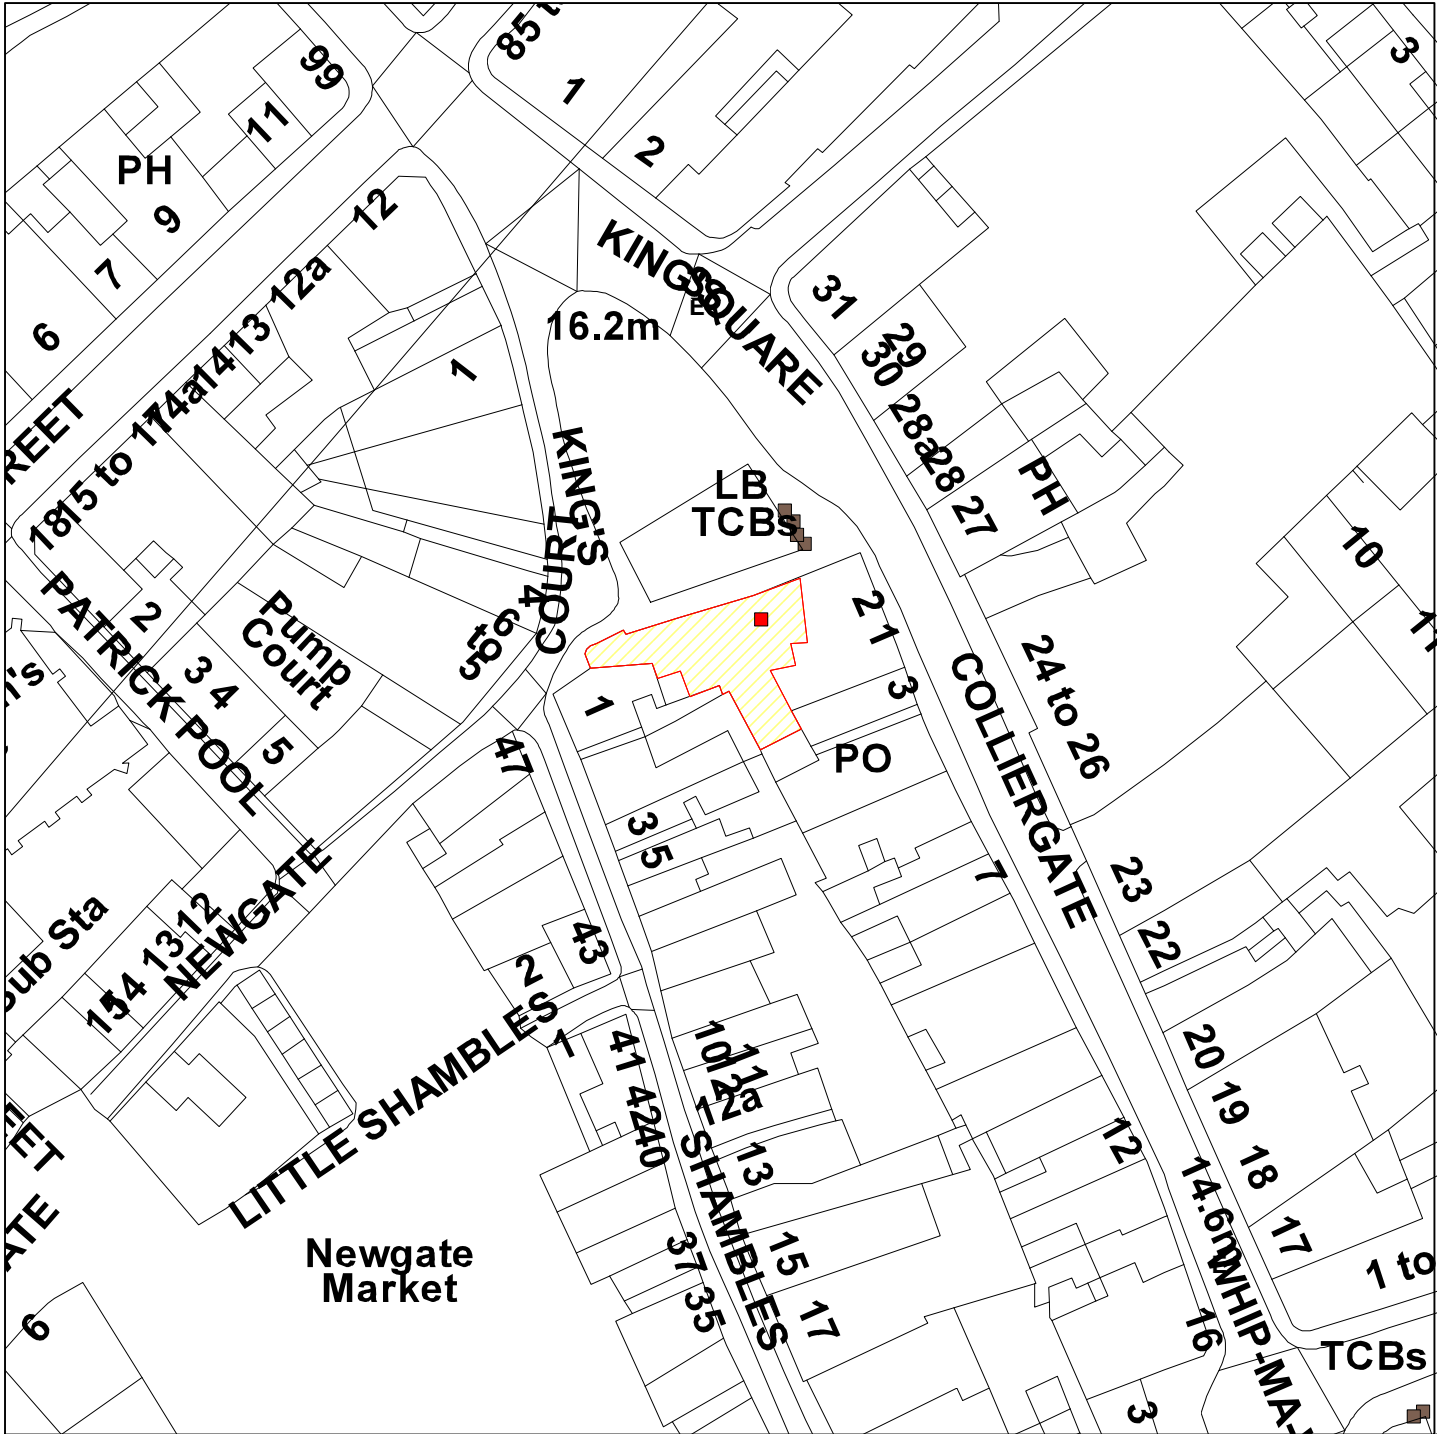

13/00626/FUL

St Trinity House 3 - 4 Kings Square

GIS by ESRI (UK)

Scale : 1:703

Reproduced from the Ordnance Survey map with the permission of the Controller of Her Majesty's Stationery Office © Crown Copyright 2000.

Unauthorised reproduction infringes Crown Copyright and may lead to prosecution or civil proceedings.

Organisation	Not Set
Department	Not Set
Comments	Site Plan
Date	22 May 2013
SLA Number	Not Set